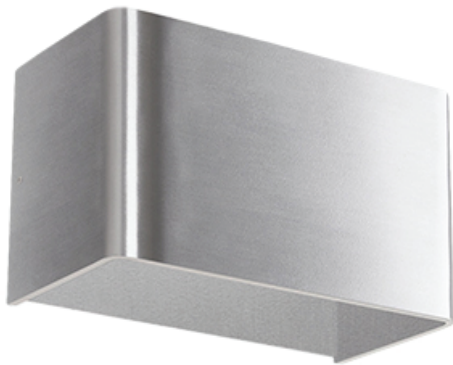

WS7405

SPECIFICATION SHEET

PROJECT		
DATE		TYPE

Sophisticated LED technology meets wall sconce with a modern look

- Minimalist rectangular shaped sconce
- Available in brushed nickel or white metal finish
- Dimmable with ELV dimmer (Not included)
- 120V

Color Temp 3000K
 CRI (Ra) >80
 Dimming 100% - 10%
 Rated Life 50,000 hours

Voltage	Watt	LED Lumens	Delivered Lumens	Finish(es)
120V	7W	600	550*	BN / WH

*Subject to testing confirmation

WS7405-BN

Metal Finish
 BN - Brushed Nickel
 CH - Chrome