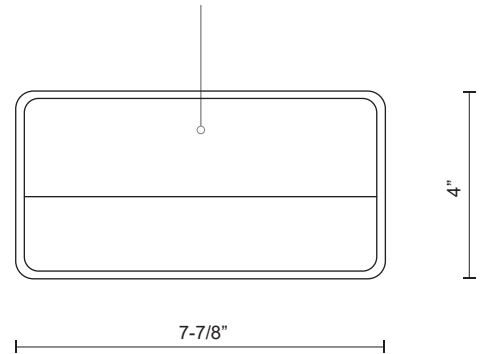

Metal Finish
BN - Brushed Nickel
CH - Chrome